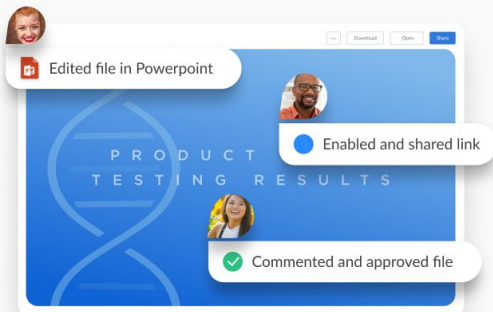

Seamless collaboration

Your business depends on collaboration between lots of people, from teammates to customers to partners and vendors. Get everyone on the same page with one place to work together easily on your most important content. After all, you should be sharing files, not frustration. And you should have the peace of mind that it's all secure.

[Learn more](#) [▶ Watch webinar](#)

Simplified "Watch webinar" icon