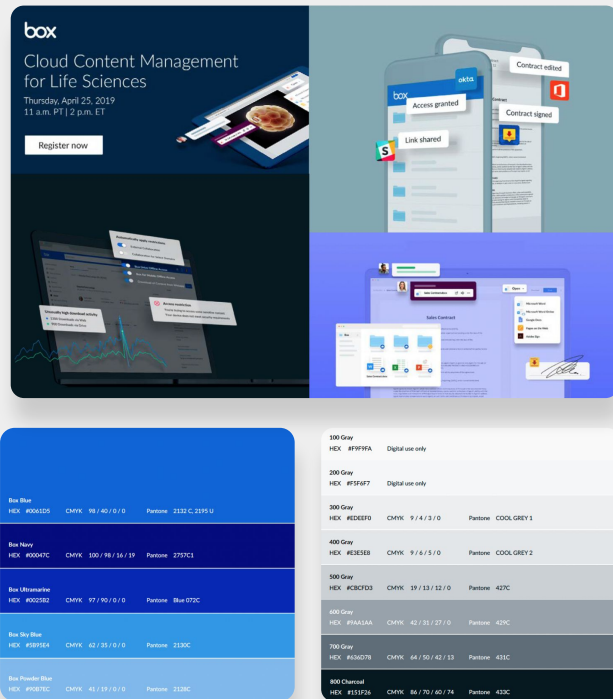

# MY PROCESS

1440px wide: 12-columns, 94px wide, 30px gutter, 135px margin  
1728px wide

Existing brand elements

Simplify how you work?

box