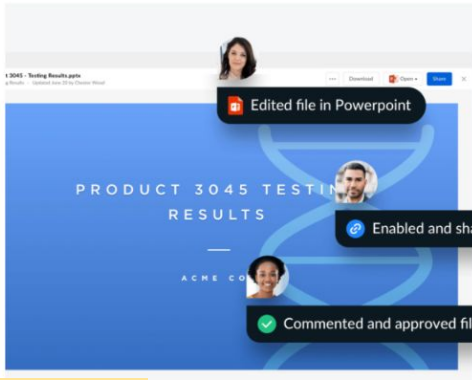

## Frictionless security

Protecting your sensitive files in the cloud is a top priority. That's why we developed advanced security controls, intelligent threat detection, and complete information governance. But we know your needs don't stop there. Strict data privacy? Check. Data residency? Check. Industry compliance? Check.

[Learn more](#)

[Watch webinar](#)

Buttons and CTA text is fairly small and the current blue color doesn't seem very accessible or easy to read

< There's not enough contrast between the light blue and the light gray color here to create a clear distinction between the top and bottom sections of the site; they seem to accidentally bleed into one another