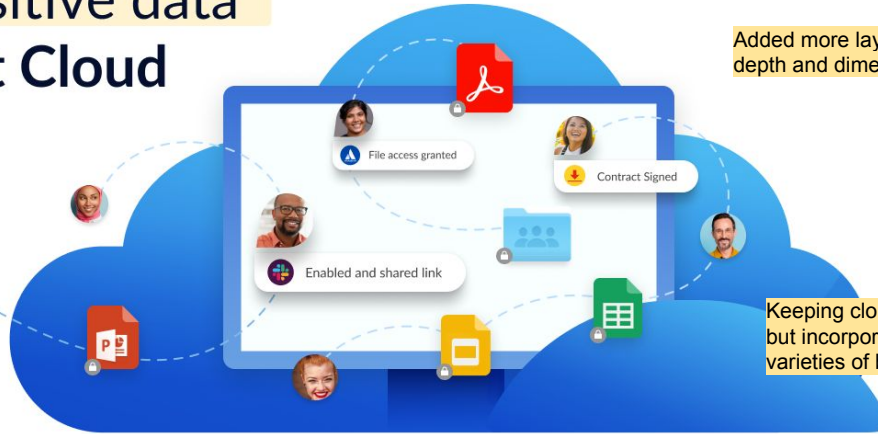

The main content area has a green and white headline: "Access your files from any the Content Cloud". Below the headline are two buttons: "Get started" and "Contact us".

The central visual is a light blue cloud containing various file icons (Word, Excel, PowerPoint, PDF) and circular profile pictures of people, all connected by a network of dotted lines.

The main content area has a blue and white headline: "Protect your sensitive data with the Content Cloud". Below the headline are two buttons: "Get started" and "Contact Us".

The central visual is a blue cloud containing a laptop screen. The laptop screen displays a file-sharing interface with icons for "File access granted", "Contract Signed", and "Enabled and shared link". Surrounding the laptop are various file icons (Word, Excel, PowerPoint, PDF) and circular profile pictures of people, all connected by a network of dotted lines.

## Protect your sensitive data with the Content Cloud

Get started

Contact Us

Added more layering for depth and dimension

Dynamic lines for movement;

(to convey connection and sharing path)

Keeping cloud imagery but incorporating more varieties of blue

Making all logos gray creates more unity among them and allows them to take more of a backseat to the hero image (main focus)

Trusted by the world's leading organizations

^and using bottom edge of cloud to strongly define the hero from the logos section