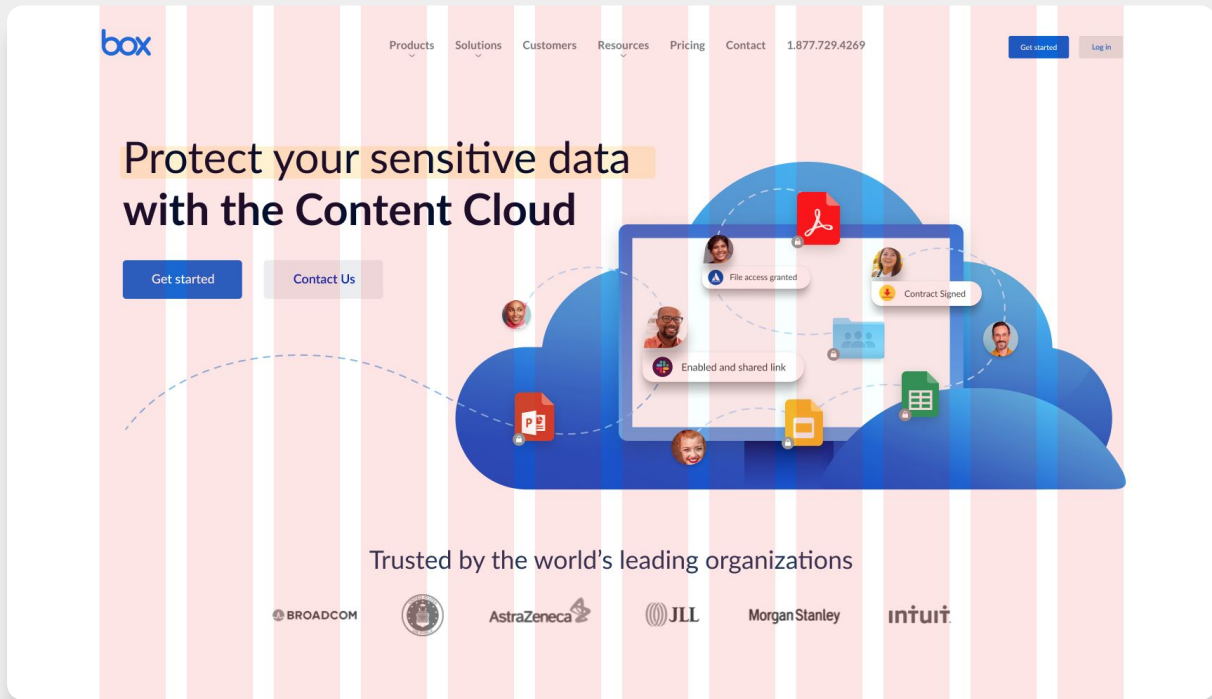

MY PROCESS

1440px wide: 12-columns, 94px wide, 30px gutter, 135px margin
1728px wide